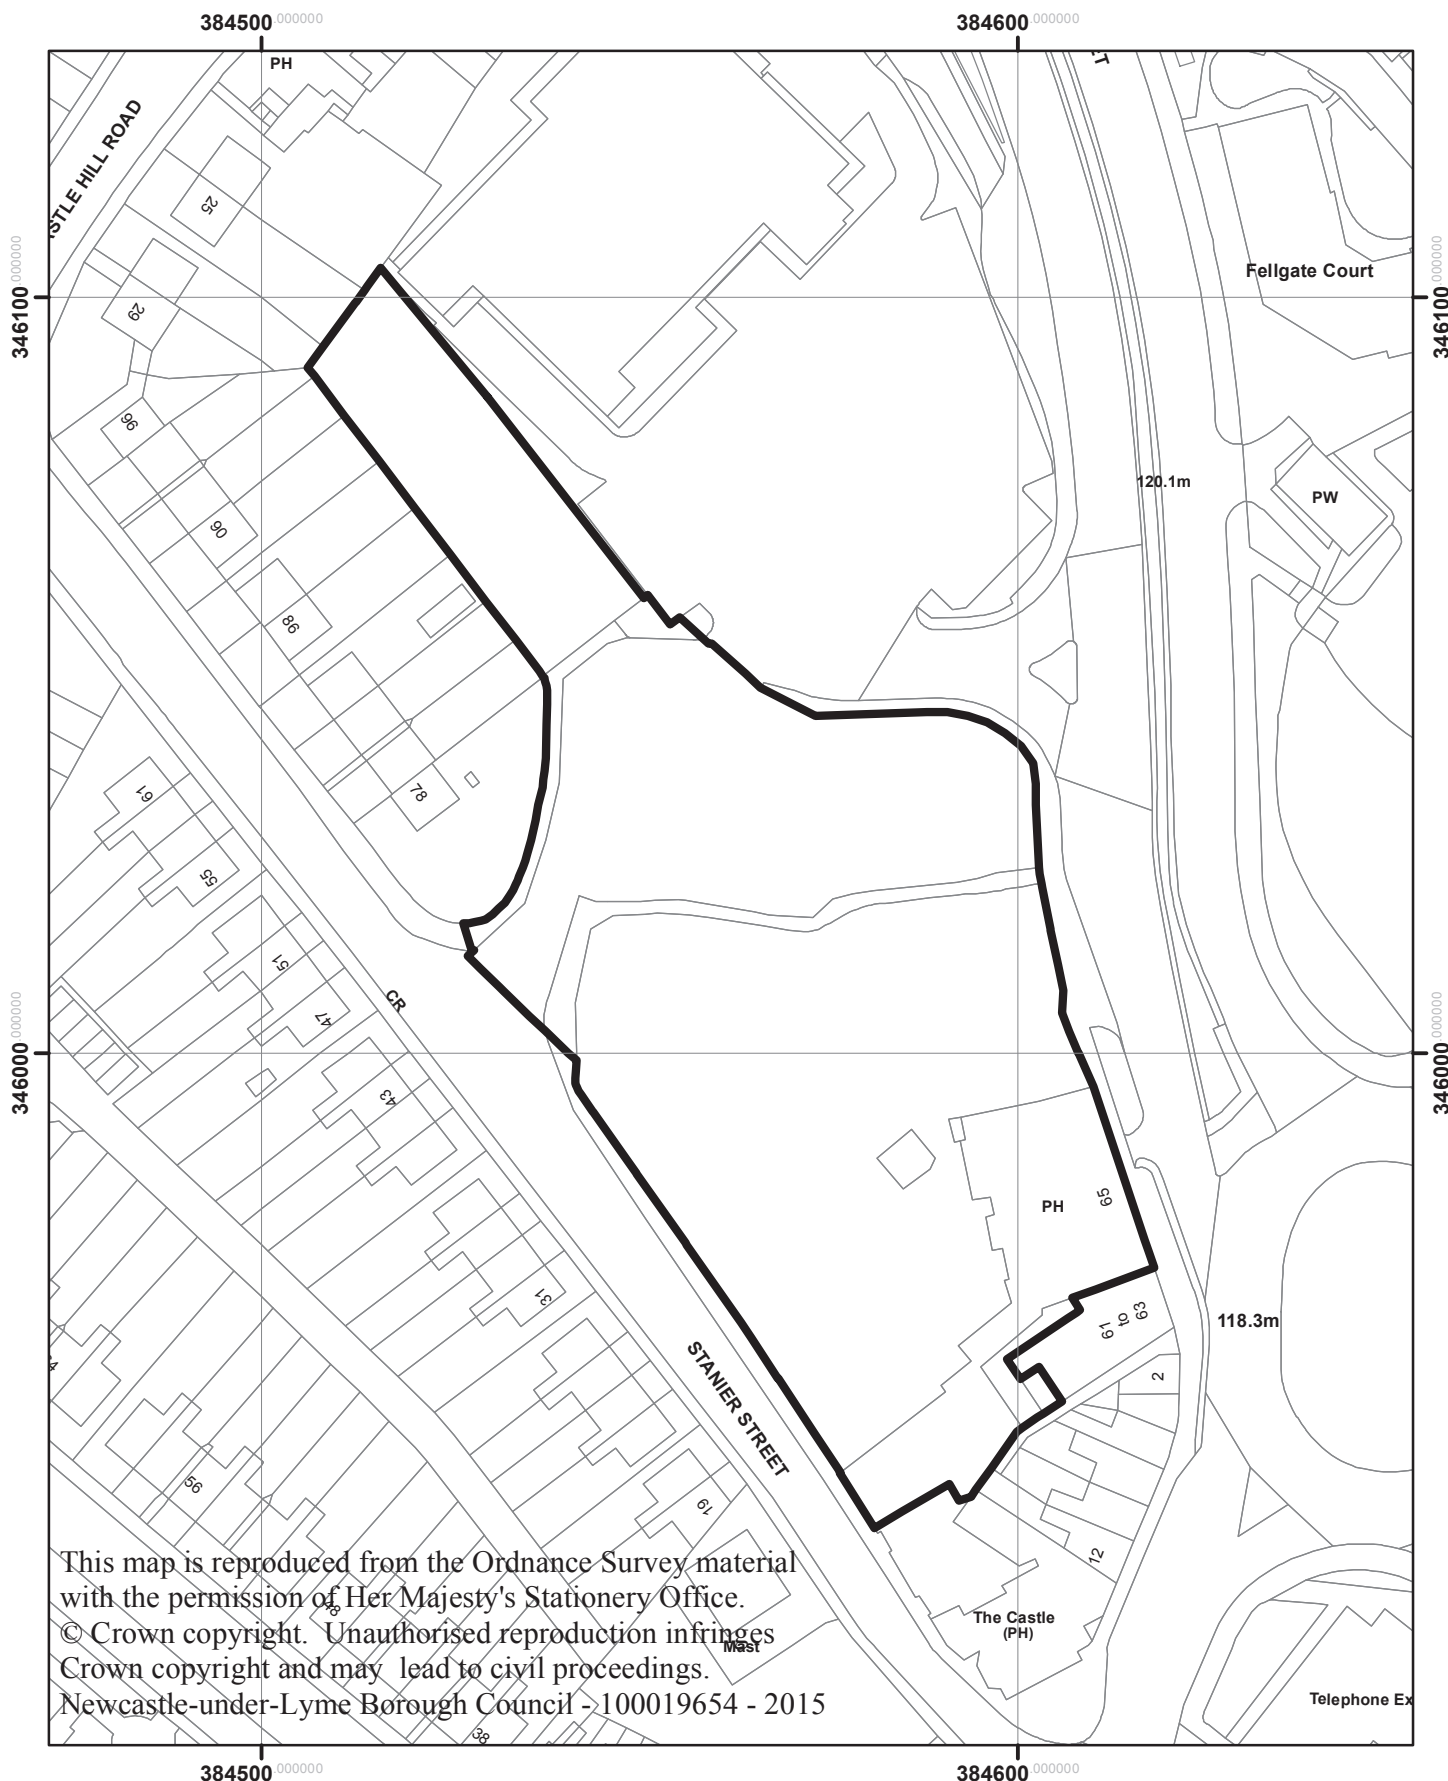

Former Maxims, Stanier Street  
Newcastle  
15/00498/FUL and 15/00498/LBC

This map is reproduced from the Ordnance Survey material with the permission of Her Majesty's Stationery Office.  
© Crown copyright. Unauthorised reproduction infringes Crown copyright and may lead to civil proceedings.  
Newcastle-under-Lyme Borough Council - 100019654 - 2015